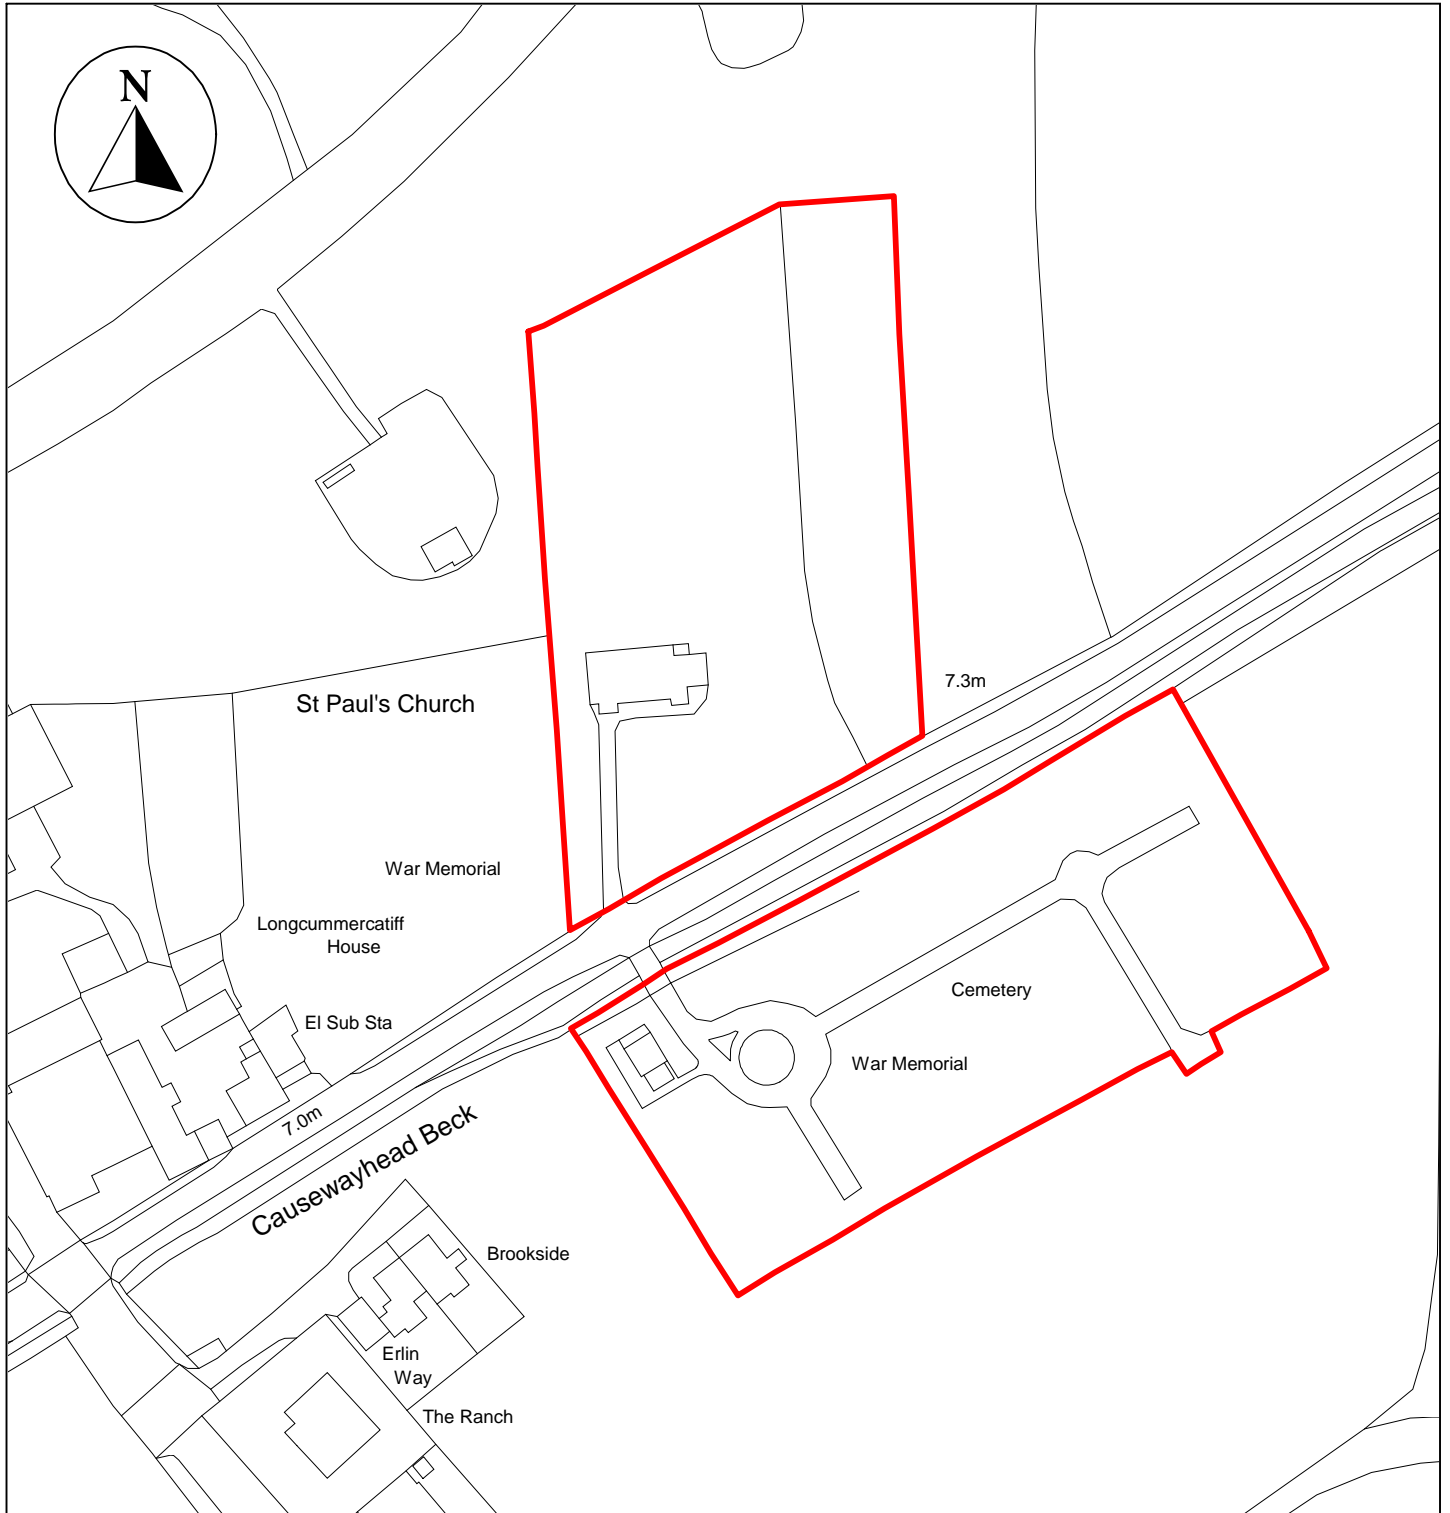

# Public Space Protection Order Cumberland Council 2024

ANTI-SOCIAL BEHAVIOUR CRIME AND  
POLICING ACT 2014

**St Paul's Church and Causewayhead, Silloth, CA7 4PE**

Neighbourhoods  
Education and Enforcement  
Allerdale House  
Workington  
CA14 3YJ

Scale: 1 : 1,500  
Date: February 2024

©crown copyright database rights 2024  
ordnance survey AC0000861732